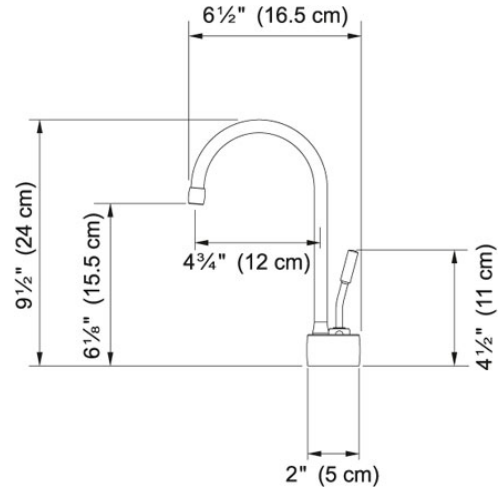

Hot and Filtered Cold Water Dispenser - LB7200 LB7270

Polished Nickel | 120.0296.743

FAMILY : Point of Use and Filtration | SERIE : Hot and Filtered Cold Water Dispenser - LB7200 | MODEL : LB7270 | FINISH : Polished Nickel | INSTALLATION TYPE : Point of Use and Filtration | STYLE : Modern