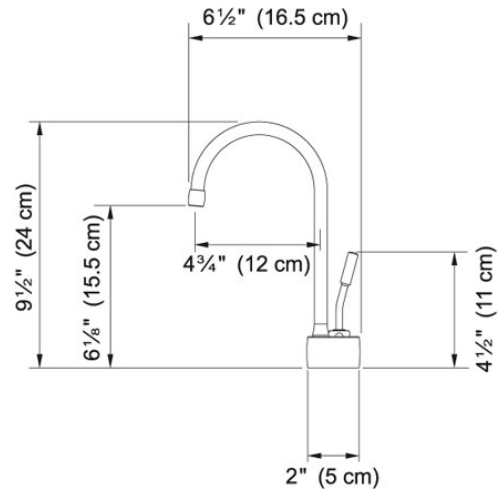

Hot and Filtered Cold Water Dispenser - LB7200 LB7280 Satin

Nickel | 120.0296.744

FAMILY : Point of Use and Filtration | SERIE : Hot and Filtered Cold Water Dispenser - LB7200 | MODEL : LB7280 | FINISH : Satin Nickel | INSTALLATION TYPE : Point of Use and Filtration | STYLE : Modern