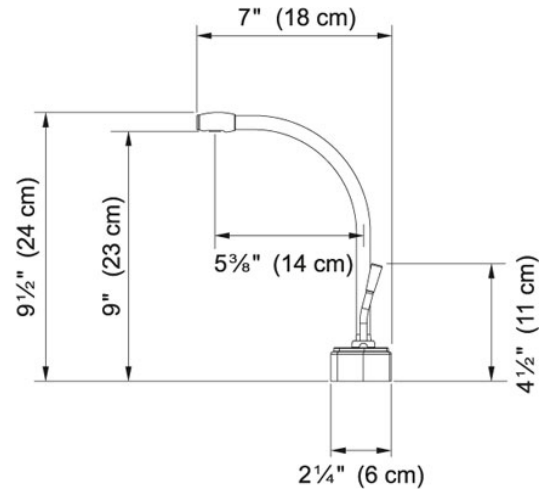

Cold Water Only - DW9000 DW9000 Polished Chrome |

120.0296.745

FAMILY : Point of Use and Filtration | SERIE : Cold Water Only - DW9000 | MODEL : DW9000 | FINISH : Polished Chrome |

INSTALLATION TYPE : Point of Use and Filtration | STYLE : Transitional

TECHNICAL DATA

Version Cold Water Dispenser

Where to buy Showroom

Cold Water Only - DW9000 DW9000 Polished Chrome |
120.0296.745

FAMILY : Point of Use and Filtration | SERIE : Cold Water Only - DW9000 | MODEL : DW9000 | FINISH : Polished Chrome |
INSTALLATION TYPE : Point of Use and Filtration | STYLE : Transitional