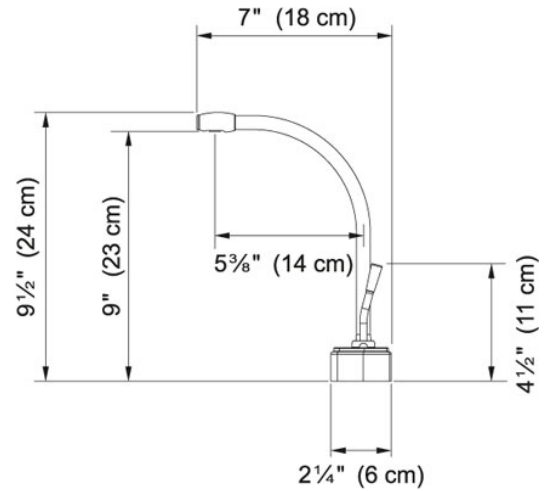

Cold Water Only - DW9000 DW9070 Polished Nickel |

120.0296.750

FAMILY : Point of Use and Filtration | SERIE : Cold Water Only - DW9000 | MODEL : DW9070 | FINISH : Polished Nickel |

INSTALLATION TYPE : Point of Use and Filtration | STYLE : Transitional

TECHNICAL DATA

Version Cold Water Dispenser

Where to buy Showroom

Cold Water Only - DW9000 DW9070 Polished Nickel |
120.0296.750

FAMILY : Point of Use and Filtration | SERIE : Cold Water Only - DW9000 | MODEL : DW9070 | FINISH : Polished Nickel |
INSTALLATION TYPE : Point of Use and Filtration | STYLE : Transitional