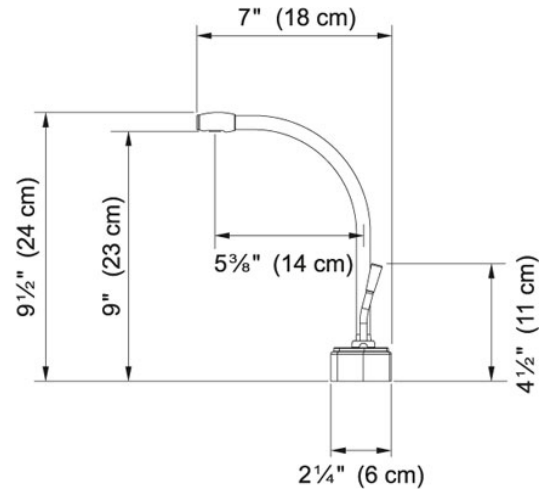

Cold Water Only - DW9000 DW9080 Satin Nickel |

120.0296.751

FAMILY : Point of Use and Filtration | SERIE : Cold Water Only - DW9000 | MODEL : DW9080 | FINISH : Satin Nickel |

INSTALLATION TYPE : Point of Use and Filtration | STYLE : Transitional

TECHNICAL DATA

Version Cold Water Dispenser

Where to buy Showroom

Cold Water Only - DW9000 DW9080 Satin Nickel |
120.0296.751

FAMILY : Point of Use and Filtration | SERIE : Cold Water Only - DW9000 | MODEL : DW9080 | FINISH : Satin Nickel |
INSTALLATION TYPE : Point of Use and Filtration | STYLE : Transitional