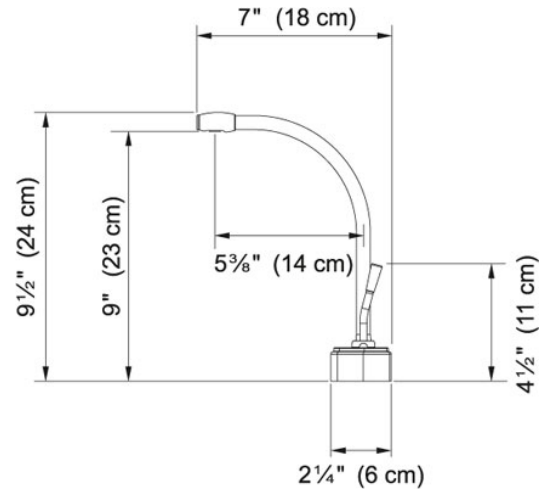

Hot Water Dispenser - LB9100 Polished Chrome |

119.0296.756

FAMILY : Point of Use and Filtration | SERIE : Hot Water Dispenser - LB9100 | MODEL : LB9100 | FINISH : Polished Chrome |

INSTALLATION TYPE : Point of Use and Filtration | STYLE : Contemporary