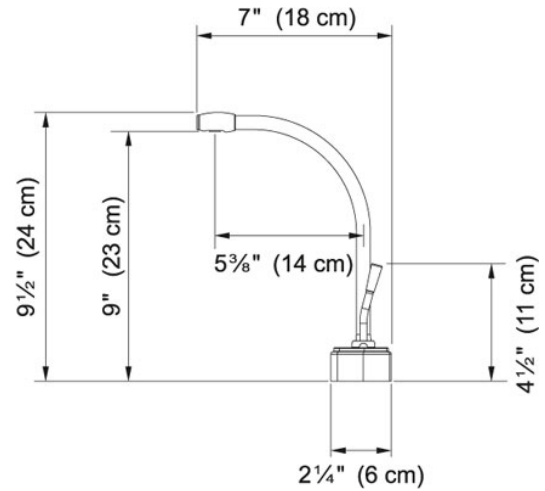

Hot Water Dispenser - LB9100 LB9160 Old World Bronze |

119.0296.757

FAMILY : Point of Use and Filtration | SERIE : Hot Water Dispenser - LB9100 | MODEL : LB9160 | FINISH : Old World Bronze |

INSTALLATION TYPE : Point of Use and Filtration | STYLE : Contemporary