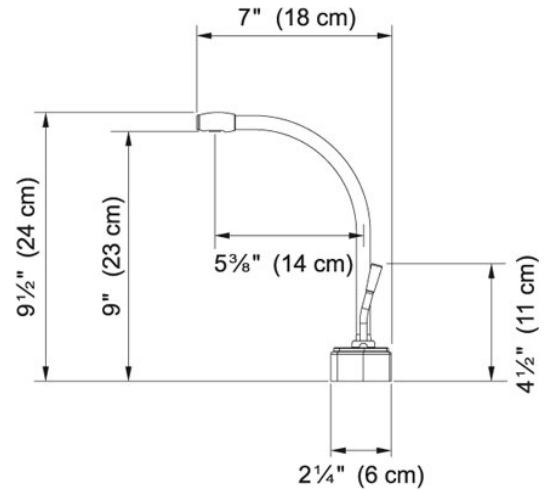

Hot Water Dispenser - LB9100 LB9170 Polished Nickel |

119.0296.759

FAMILY : Point of Use and Filtration | SERIE : Hot Water Dispenser - LB9100 | MODEL : LB9170 | FINISH : Polished Nickel |

INSTALLATION TYPE : Point of Use and Filtration | STYLE : Contemporary