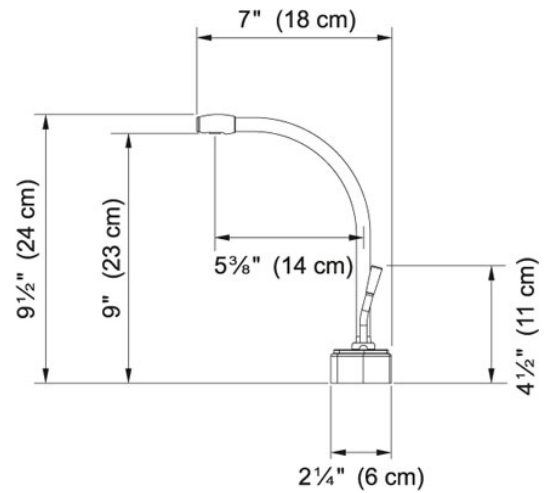

Hot Water Dispenser - LB9100 LB9180 Satin Nickel |

119.0296.760

FAMILY : Point of Use and Filtration | SERIE : Hot Water Dispenser - LB9100 | MODEL : LB9180 | FINISH : Satin Nickel |

INSTALLATION TYPE : Point of Use and Filtration | STYLE : Contemporary