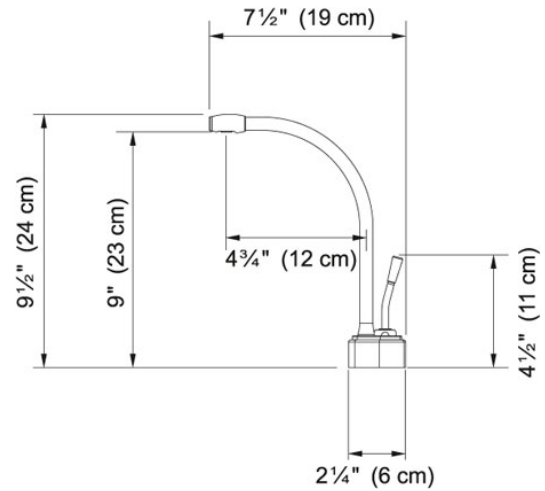

Hot and Filtered Cold Water Dispenser - LB9200 LB9200

Polished Chrome | 120.0296.764

FAMILY : Point of Use and Filtration | SERIE : Hot and Filtered Cold Water Dispenser - LB9200 | MODEL : LB9200 | FINISH : Polished Chrome | INSTALLATION TYPE : Point of Use and Filtration | STYLE : Modern