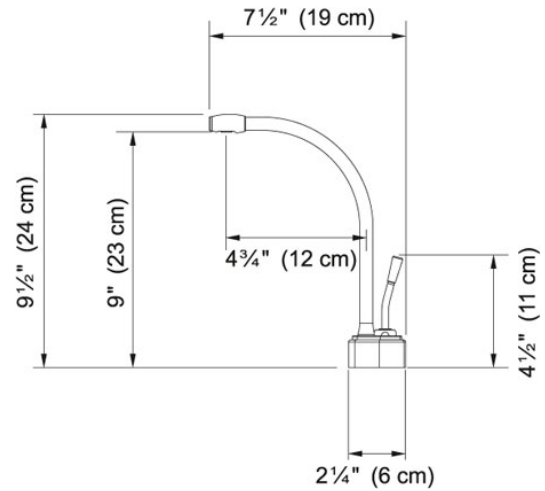

# Hot and Filtered Cold Water Dispenser - LB9200 LB9260 Old

World Bronze | 120.0296.767

FAMILY : Point of Use and Filtration | SERIE : Hot and Filtered Cold Water Dispenser - LB9200 | MODEL : LB9260 | FINISH : Old World Bronze | INSTALLATION TYPE : Point of Use and Filtration | STYLE : Modern