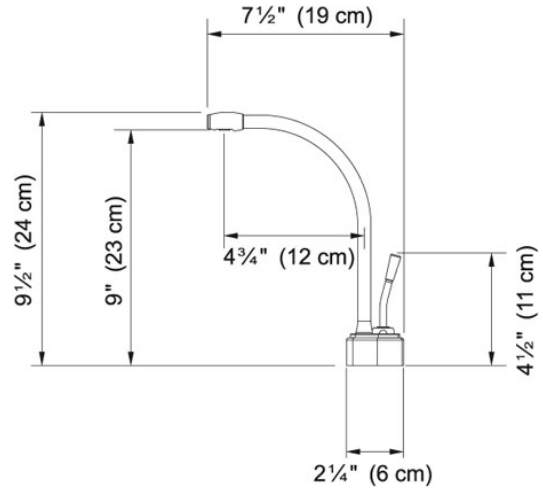

Hot and Filtered Cold Water Dispenser - LB9200 LB9280 Satin

Nickel | 120.0296.770

FAMILY : Point of Use and Filtration | SERIE : Hot and Filtered Cold Water Dispenser - LB9200 | MODEL : LB9280 | FINISH : Satin Nickel | INSTALLATION TYPE : Point of Use and Filtration | STYLE : Modern