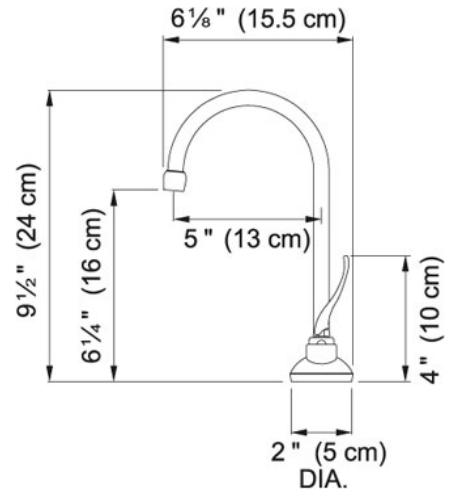

Cold Water Only - DW5000 DW5000 Polished Chrome |

120.0296.701

FAMILY : Point of Use and Filtration | SERIE : Cold Water Only - DW5000 | MODEL : DW5000 | FINISH : Polished Chrome |

INSTALLATION TYPE : Point of Use and Filtration | STYLE : Transitional

TECHNICAL DATA

Version Cold Water Dispenser

Where to buy Showroom

Cold Water Only - DW5000 DW5000 Polished Chrome |
120.0296.701

FAMILY : Point of Use and Filtration | SERIE : Cold Water Only - DW5000 | MODEL : DW5000 | FINISH : Polished Chrome |
INSTALLATION TYPE : Point of Use and Filtration | STYLE : Transitional