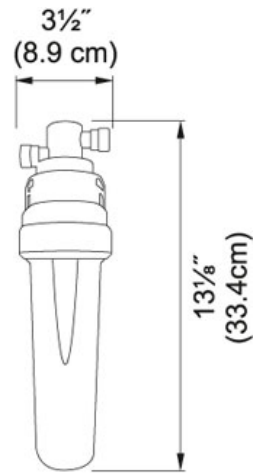

TECHNICAL DATA

Version Cold Water Dispenser

Where to buy Showroom

Cold Water Only - DW5000 DW5000 Polished Chrome |
120.0296.701

FAMILY : Point of Use and Filtration | SERIE : Cold Water Only - DW5000 | MODEL : DW5000 | FINISH : Polished Chrome |
INSTALLATION TYPE : Point of Use and Filtration | STYLE : Transitional

RELATED PARTS

133.0171.120

133.0204.098

SPECIFICATION SHEET

PRODUCT FAMILY: Point of Use and Filtration FINISH: other SERIES: FILTRATION MODEL: FRCNSTR100

Product Information

Article Number	133.0204.098
Model Name	FRCNSTR100