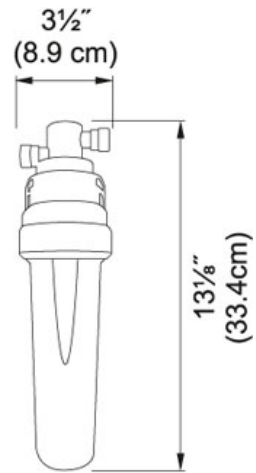

Cold Water Only - DW5000 DW5080 Satin Nickel |

120.0296.710

FAMILY : Point of Use and Filtration | SERIE : Cold Water Only - DW5000 | MODEL : DW5080 | FINISH : Satin Nickel |

INSTALLATION TYPE : Point of Use and Filtration | STYLE : Transitional

TECHNICAL DATA

Version Cold Water Dispenser

Where to buy Showroom

Cold Water Only - DW5000 DW5080 Satin Nickel |
120.0296.710

FAMILY : Point of Use and Filtration | SERIE : Cold Water Only - DW5000 | MODEL : DW5080 | FINISH : Satin Nickel |
INSTALLATION TYPE : Point of Use and Filtration | STYLE : Transitional

RELATED PARTS

133.0171.120

133.0204.098

SPECIFICATION SHEET

PRODUCT FAMILY: Point of Use and Filtration FINISH: other SERIES: FILTRATION MODEL: FRCNSTR100

Product Information

Article Number	133.0204.098
Model Name	FRCNSTR100