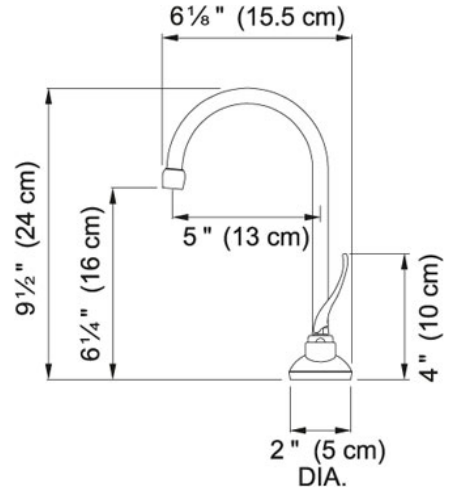

Cold Water Only - DW5000 DW5080 Satin Nickel |

120.0296.710

FAMILY : Point of Use and Filtration | SERIE : Cold Water Only - DW5000 | MODEL : DW5080 | FINISH : Satin Nickel |

INSTALLATION TYPE : Point of Use and Filtration | STYLE : Transitional

TECHNICAL DATA

Version Cold Water Dispenser

Where to buy Showroom

Cold Water Only - DW5000 DW5080 Satin Nickel |
120.0296.710

FAMILY : Point of Use and Filtration | SERIE : Cold Water Only - DW5000 | MODEL : DW5080 | FINISH : Satin Nickel |
INSTALLATION TYPE : Point of Use and Filtration | STYLE : Transitional

RELATED PARTS

133.0171.120

133.0204.098

SPECIFICATION SHEET

PRODUCT FAMILY: Point of Use and Filtration FINISH: Stainless Steel SERIES: FILTRATION MODEL: FRCNSTR

Product Information

Article Number	133.0171.120
Model Name	FRCNSTR