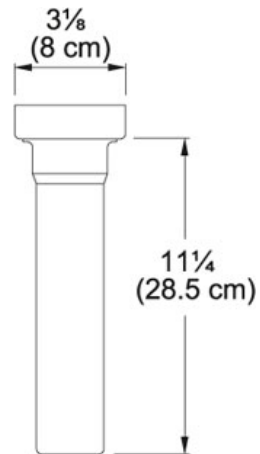

RELATED PARTS

133.0171.120

133.0204.098

SPECIFICATION SHEET

PRODUCT FAMILY: Point of Use and Filtration FINISH: Stainless Steel SERIES: FILTRATION MODEL: FRCNSTR

Product Information

Article Number	133.0171.120
Model Name	FRCNSTR