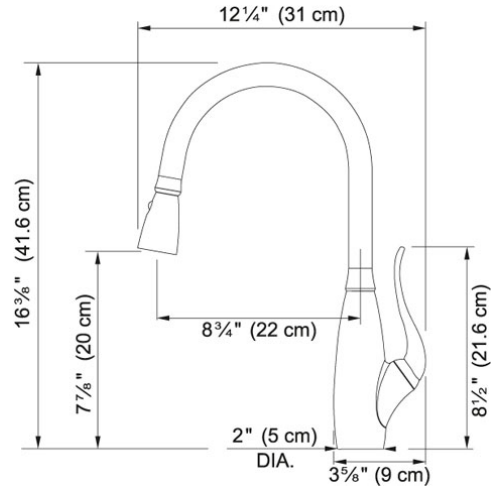

# Tulip FF2460R Old World Bronze | 115.0302.486

FAMILY : Faucets | SERIE : Tulip | MODEL : FF2460R | FINISH : Old World Bronze | INSTALLATION TYPE : Single Hole Installation

## TECHNICAL DATA

Version	Pull-Down Spray
Faucet Operation	Side Lever
Faucet Hole	1
Flow Rate	1.75 gpm
Spray Type	Full and Needle Spray
Spout Swivel Range	360°

Tulip FF2460R Old World Bronze | 115.0302.486

FAMILY : **Faucets** | SERIE : **Tulip** | MODEL : **FF2460R** | FINISH : **Old World Bronze** | INSTALLATION TYPE : **Single Hole Installation**

---

**RELATED PARTS**

---

---

119.0278.880

---