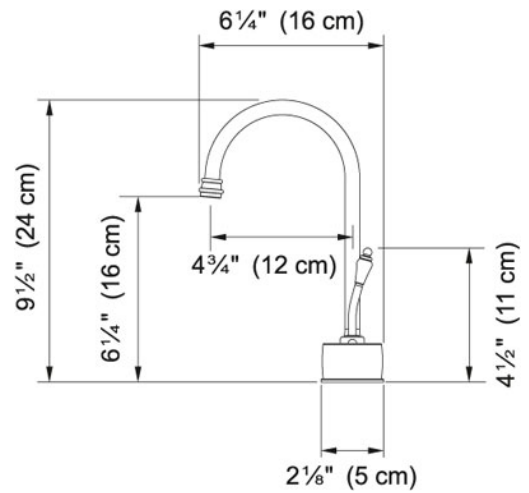

Cold Water Only - DW6100 DW6180 Satin Nickel |

120.0296.717

FAMILY : Point of Use and Filtration | SERIE : Cold Water Only - DW6100 | MODEL : DW6180 | FINISH : Satin Nickel |

INSTALLATION TYPE : Point of Use and Filtration | STYLE : Traditional

TECHNICAL DATA

Version	Cold Water Dispenser
Where to buy	Showroom

Cold Water Only - DW6100 DW6180 Satin Nickel |
120.0296.717

FAMILY : Point of Use and Filtration | SERIE : Cold Water Only - DW6100 | MODEL : DW6180 | FINISH : Satin Nickel |
INSTALLATION TYPE : Point of Use and Filtration | STYLE : Traditional

RELATED PARTS

133.0171.120

133.0204.098

SPECIFICATION SHEET

PRODUCT FAMILY: Point of Use and Filtration FINISH: other SERIES: FILTRATION MODEL: FRCNSTR100

Product Information

Article Number	133.0204.098
Model Name	FRCNSTR100