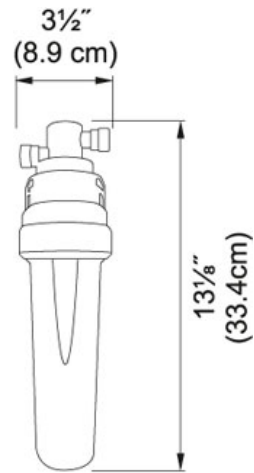

RELATED PARTS

133.0171.120

133.0204.098

SPECIFICATION SHEET

PRODUCT FAMILY: Point of Use and Filtration FINISH: other SERIES: FILTRATION MODEL: FRCNSTR100

Product Information

Article Number	133.0204.098
Model Name	FRCNSTR100