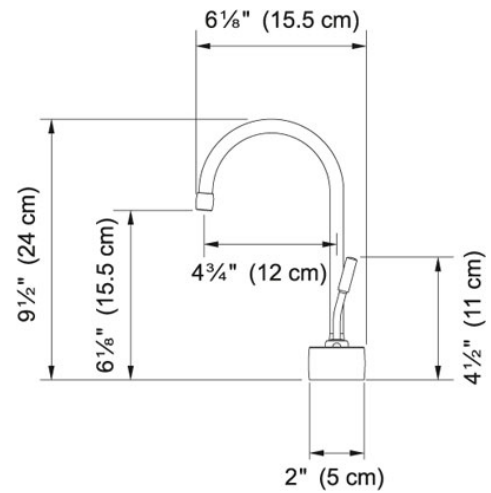

Cold Water Only - DW7000 DW7000 Polished Chrome |

120.0296.726

FAMILY : Point of Use and Filtration | SERIE : Cold Water Only - DW7000 | MODEL : DW7000 | FINISH : Polished Chrome |

INSTALLATION TYPE : Point of Use and Filtration | STYLE : Contemporary

---

**TECHNICAL DATA**

---

Version	Cold Water Dispenser
---------	----------------------

---

Where to buy	Showroom
--------------	----------

---

Cold Water Only - DW7000 DW7000 Polished Chrome |  
120.0296.726