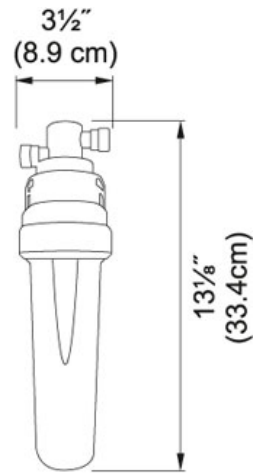

TECHNICAL DATA

Version Cold Water Dispenser

Where to buy Showroom

Cold Water Only - DW7000 DW7080 Satin Nickel |
120.0296.732

FAMILY : Point of Use and Filtration | SERIE : Cold Water Only - DW7000 | MODEL : DW7080 | FINISH : Satin Nickel |
INSTALLATION TYPE : Point of Use and Filtration | STYLE : Contemporary

RELATED PARTS

133.0171.120

133.0204.098

SPECIFICATION SHEET

PRODUCT FAMILY: Point of Use and Filtration FINISH: other SERIES: FILTRATION MODEL: FRCNSTR100

Product Information

Article Number	133.0204.098
Model Name	FRCNSTR100