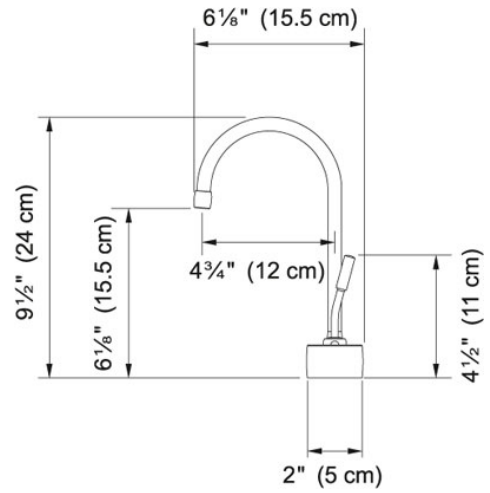

Cold Water Only - DW7000 DW7080 Satin Nickel |

120.0296.732

FAMILY : Point of Use and Filtration | SERIE : Cold Water Only - DW7000 | MODEL : DW7080 | FINISH : Satin Nickel |

INSTALLATION TYPE : Point of Use and Filtration | STYLE : Contemporary

TECHNICAL DATA

Version Cold Water Dispenser

Where to buy Showroom

Cold Water Only - DW7000 DW7080 Satin Nickel |
120.0296.732

FAMILY : Point of Use and Filtration | SERIE : Cold Water Only - DW7000 | MODEL : DW7080 | FINISH : Satin Nickel |
INSTALLATION TYPE : Point of Use and Filtration | STYLE : Contemporary

RELATED PARTS

133.0171.120

133.0204.098

SPECIFICATION SHEET

PRODUCT FAMILY: Point of Use and Filtration FINISH: other SERIES: FILTRATION MODEL: FRCNSTR100

Product Information

Article Number	133.0204.098
Model Name	FRCNSTR100