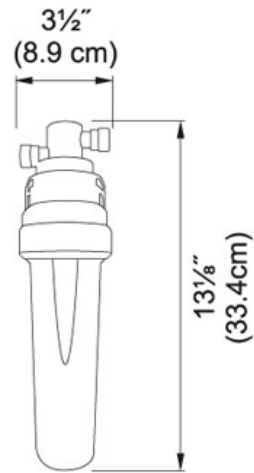

TECHNICAL DATA

Version Cold Water Dispenser

Where to buy Showroom

Cold Water Only - DW8000 DW8000 Polished Chrome |
120.0278.119

FAMILY : Point of Use and Filtration | SERIE : Cold Water Only - DW8000 | MODEL : DW8000 | FINISH : Polished Chrome |
INSTALLATION TYPE : Point of Use and Filtration | STYLE : Contemporary

RELATED PARTS

133.0171.120

133.0204.098

SPECIFICATION SHEET

PRODUCT FAMILY: Point of Use and Filtration FINISH: other SERIES: FILTRATION MODEL: FRCNSTR100

Product Information

Article Number	133.0204.098
Model Name	FRCNSTR100