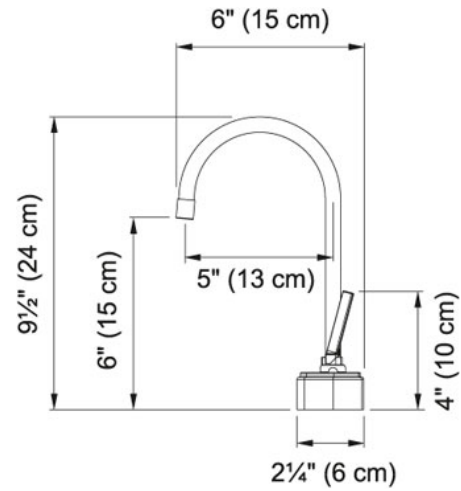

Cold Water Only - DW8000 DW8000 Polished Chrome |

120.0278.119

FAMILY : Point of Use and Filtration | SERIE : Cold Water Only - DW8000 | MODEL : DW8000 | FINISH : Polished Chrome |

INSTALLATION TYPE : Point of Use and Filtration | STYLE : Contemporary

TECHNICAL DATA

Version Cold Water Dispenser

Where to buy Showroom

Cold Water Only - DW8000 DW8000 Polished Chrome |
120.0278.119

FAMILY : Point of Use and Filtration | SERIE : Cold Water Only - DW8000 | MODEL : DW8000 | FINISH : Polished Chrome |
INSTALLATION TYPE : Point of Use and Filtration | STYLE : Contemporary