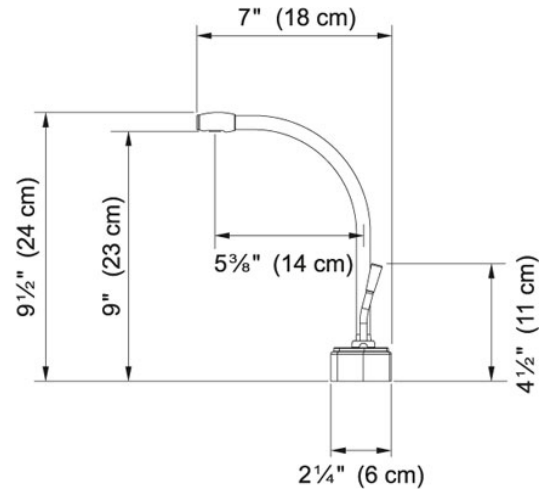

Cold Water Only - DW9000 DW9080 Satin Nickel |

120.0296.751

FAMILY : Point of Use and Filtration | SERIE : Cold Water Only - DW9000 | MODEL : DW9080 | FINISH : Satin Nickel |

INSTALLATION TYPE : Point of Use and Filtration | STYLE : Transitional

---

**TECHNICAL DATA**

---

Version Cold Water Dispenser

---

Where to buy Showroom

---

Cold Water Only - DW9000 DW9080 Satin Nickel |  
120.0296.751