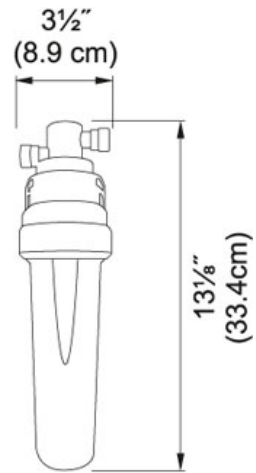

SPECIFICATION SHEET

PRODUCT FAMILY: Point of Use and Filtration FINISH: other SERIES: FILTRATION MODEL: FRCNSTR100

Product Information

Article Number	133.0204.098
Model Name	FRCNSTR100