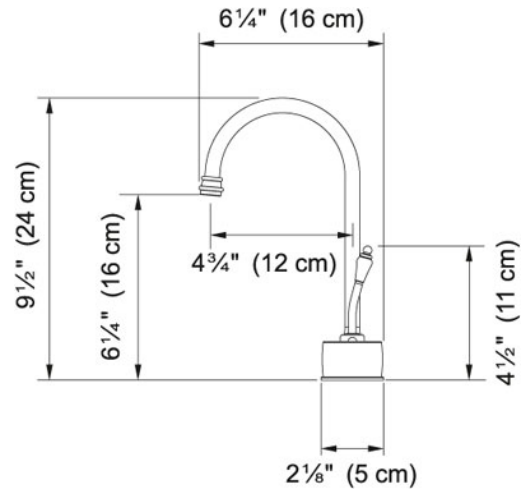

Cold Water Only - DW6100 DW6180 Satin Nickel |

120.0296.717

FAMILY : Point of Use and Filtration | SERIE : Cold Water Only - DW6100 | MODEL : DW6180 | FINISH : Satin Nickel |

INSTALLATION TYPE : Point of Use and Filtration | STYLE : Traditional

---

**TECHNICAL DATA**

---

Version Cold Water Dispenser

---

Where to buy Showroom

---

Cold Water Only - DW6100 DW6180 Satin Nickel |  
120.0296.717