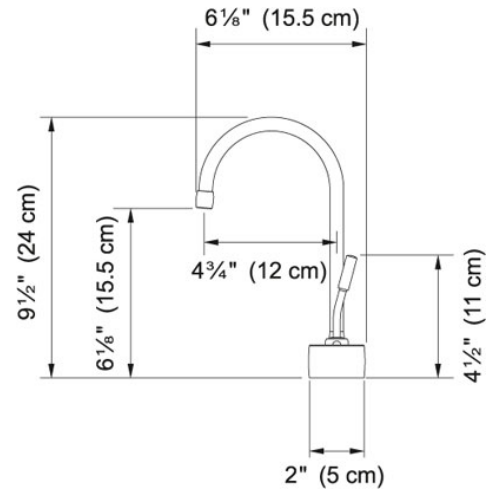

Cold Water Only - DW7000 DW7000 Polished Chrome |

120.0296.726

FAMILY : Point of Use and Filtration | SERIE : Cold Water Only - DW7000 | MODEL : DW7000 | FINISH : Polished Chrome |

INSTALLATION TYPE : Point of Use and Filtration | STYLE : Contemporary

---

**TECHNICAL DATA**

---

Version Cold Water Dispenser

---

Where to buy Showroom

---

Cold Water Only - DW7000 DW7000 Polished Chrome |  
120.0296.726