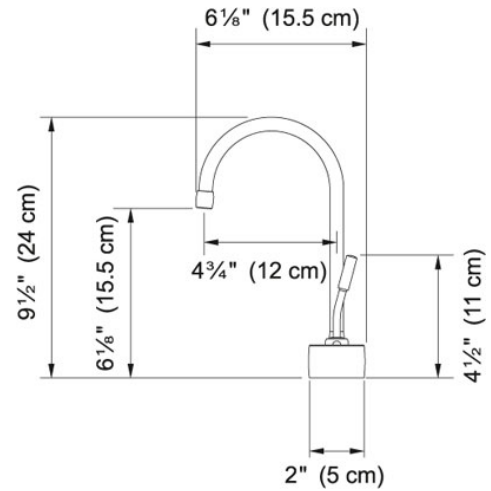

Cold Water Only - DW7000 DW7080 Satin Nickel |

120.0296.732

FAMILY : Point of Use and Filtration | SERIE : Cold Water Only - DW7000 | MODEL : DW7080 | FINISH : Satin Nickel |

INSTALLATION TYPE : Point of Use and Filtration | STYLE : Contemporary

---

**TECHNICAL DATA**

|              |                      |
|--------------|----------------------|
| Version      | Cold Water Dispenser |
| Where to buy | Showroom             |

Cold Water Only - DW7000 DW7080 Satin Nickel |  
120.0296.732