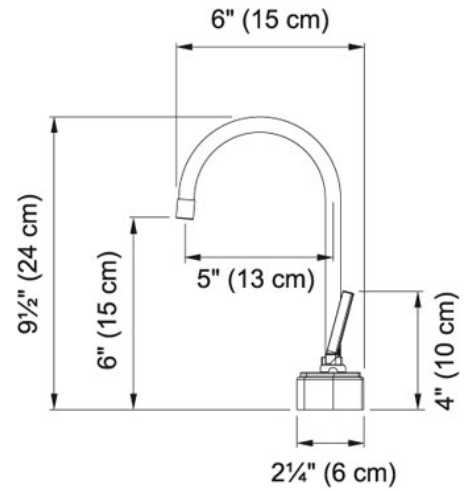

Cold Water Only - DW8000 DW8080 Satin Nickel |

120.0278.120

FAMILY : Point of Use and Filtration | SERIE : Cold Water Only - DW8000 | MODEL : DW8080 | FINISH : Satin Nickel |

INSTALLATION TYPE : Point of Use and Filtration | STYLE : Contemporary

TECHNICAL DATA

Version Cold Water Dispenser

Where to buy Showroom

Cold Water Only - DW8000 DW8080 Satin Nickel |
120.0278.120

FAMILY : Point of Use and Filtration | SERIE : Cold Water Only - DW8000 | MODEL : DW8080 | FINISH : Satin Nickel |
INSTALLATION TYPE : Point of Use and Filtration | STYLE : Contemporary

RELATED PARTS

133.0171.120

133.0204.098

SPECIFICATION SHEET

PRODUCT FAMILY: Point of Use and Filtration FINISH: Stainless Steel SERIES: FILTRATION MODEL: FRCNSTR

Product Information

Article Number	133.0171.120
Model Name	FRCNSTR