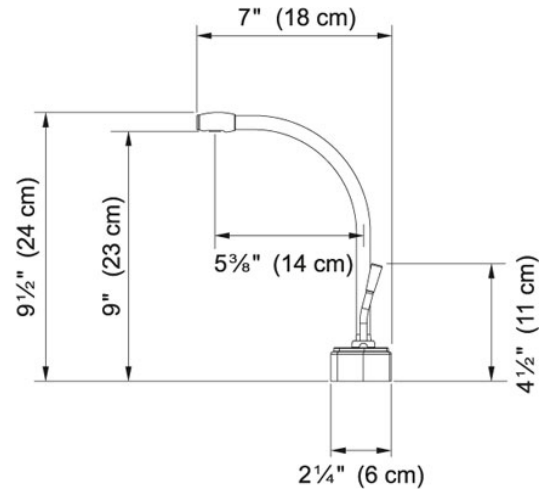

Cold Water Only - DW9000 DW9000 Polished Chrome |

120.0296.745

FAMILY : Point of Use and Filtration | SERIE : Cold Water Only - DW9000 | MODEL : DW9000 | FINISH : Polished Chrome |

INSTALLATION TYPE : Point of Use and Filtration | STYLE : Transitional

---

**TECHNICAL DATA**

---

Version Cold Water Dispenser

---

Where to buy Showroom

---

Cold Water Only - DW9000 DW9000 Polished Chrome |  
120.0296.745