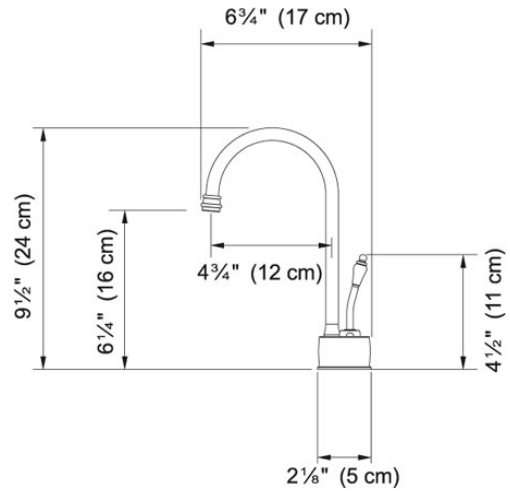

Hot and Filtered Cold Water Dispenser - LB6200 LB6200

Polished Chrome | 120.0296.722

FAMILY : Point of Use and Filtration | SERIE : Hot and Filtered Cold Water Dispenser - LB6200 | MODEL : LB6200 | FINISH : Polished Chrome | INSTALLATION TYPE : Point of Use and Filtration | STYLE : Modern

TECHNICAL DATA

Version	Hot & Filtered Cold Water Dispenser
Where to buy	Showroom

Hot and Filtered Cold Water Dispenser - LB6200 LB6200
Polished Chrome | 120.0296.722

FAMILY : Point of Use and Filtration | SERIE : Hot and Filtered Cold Water Dispenser - LB6200 | MODEL : LB6200 | FINISH : Polished Chrome | INSTALLATION TYPE : Point of Use and Filtration | STYLE : Modern