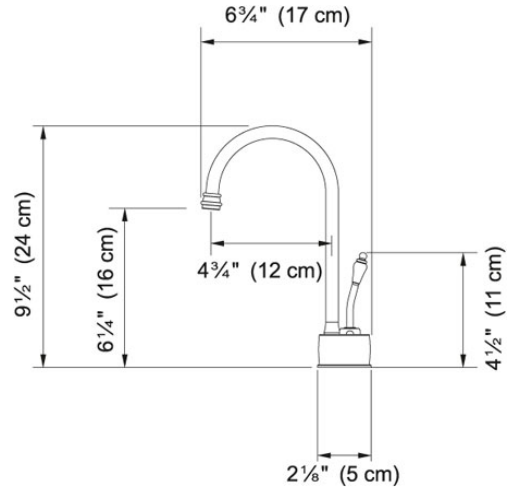

Hot and Filtered Cold Water Dispenser - LB6200 LB6280 Satin Nickel | 120.0296.725

FAMILY : Point of Use and Filtration | SERIE : Hot and Filtered Cold Water Dispenser - LB6200 | MODEL : LB6280 | FINISH : Satin Nickel | INSTALLATION TYPE : Point of Use and Filtration | STYLE : Modern

TECHNICAL DATA

Version	Hot & Filtered Cold Water Dispenser
Where to buy	Showroom

Hot and Filtered Cold Water Dispenser - LB6200 LB6280 Satin Nickel | 120.0296.725

FAMILY : Point of Use and Filtration | SERIE : Hot and Filtered Cold Water Dispenser - LB6200 | MODEL : LB6280 | FINISH : Satin Nickel | INSTALLATION TYPE : Point of Use and Filtration | STYLE : Modern