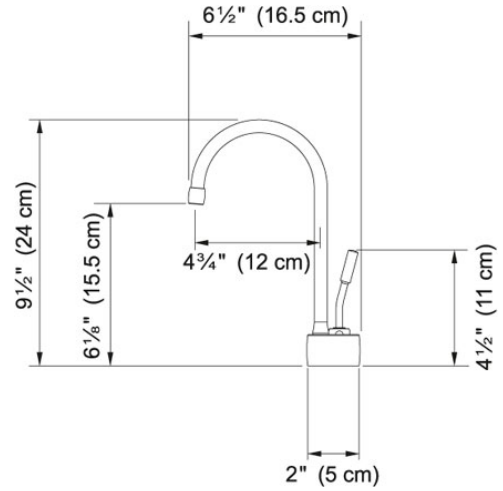

Hot and Filtered Cold Water Dispenser - LB7200 LB7200

Polished Chrome | 120.0296.741

FAMILY : Point of Use and Filtration | SERIE : Hot and Filtered Cold Water Dispenser - LB7200 | MODEL : LB7200 | FINISH : Polished Chrome | INSTALLATION TYPE : Point of Use and Filtration | STYLE : Modern