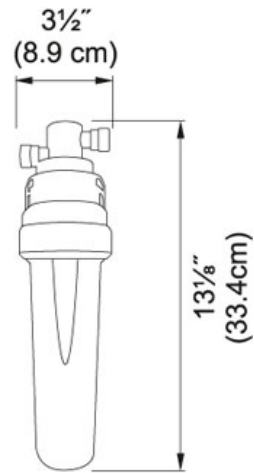

SPECIFICATION SHEET

PRODUCT FAMILY: Point of Use and Filtration FINISH: other SERIES: FILTRATION MODEL: FRCNSTR100

Product Information

Article Number	133.0204.098
Model Name	FRCNSTR100