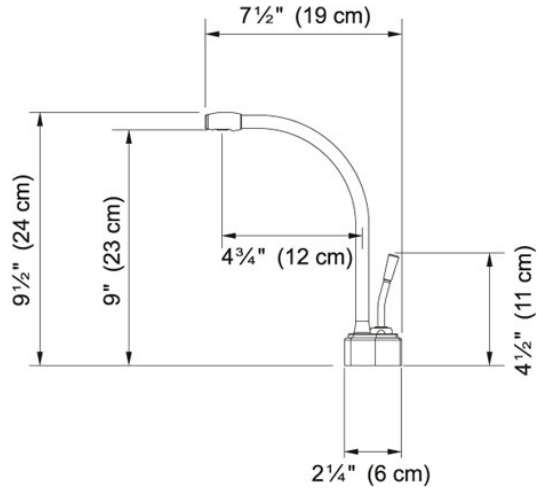

Hot and Filtered Cold Water Dispenser - LB9200 LB9280 Satin Nickel | 120.0296.770

FAMILY : Point of Use and Filtration | SERIE : Hot and Filtered Cold Water Dispenser - LB9200 | MODEL : LB9280 | FINISH : Satin Nickel | INSTALLATION TYPE : Point of Use and Filtration | STYLE : Modern