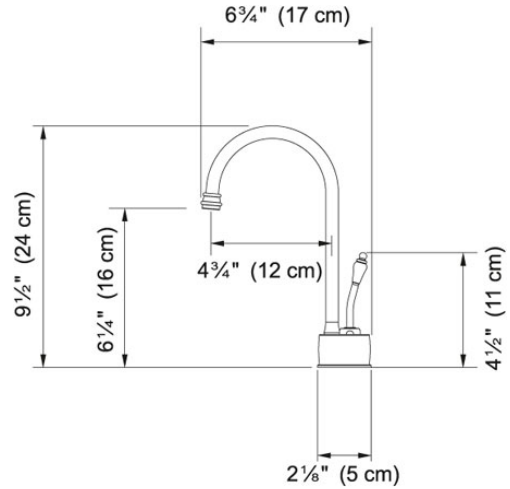

# Hot and Filtered Cold Water Dispenser - LB6200 LB6200

Polished Chrome | 120.0296.722

FAMILY : Point of Use and Filtration | SERIE : Hot and Filtered Cold Water Dispenser - LB6200 | MODEL : LB6200 | FINISH : Polished Chrome | INSTALLATION TYPE : Point of Use and Filtration | STYLE : Modern