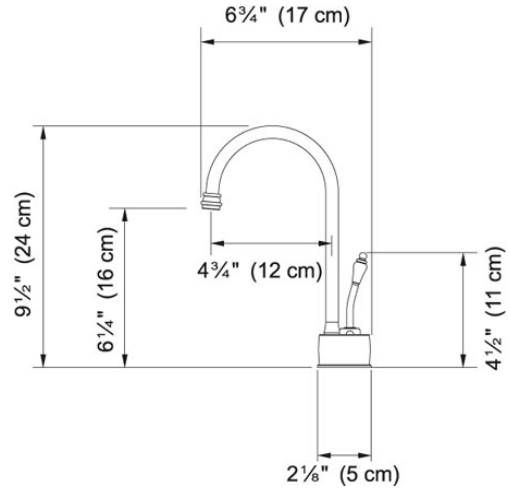

Hot and Filtered Cold Water Dispenser - LB6200 LB6280 Satin Nickel | 120.0296.725

FAMILY : Point of Use and Filtration | SERIE : Hot and Filtered Cold Water Dispenser - LB6200 | MODEL : LB6280 | FINISH : Satin Nickel | INSTALLATION TYPE : Point of Use and Filtration | STYLE : Modern