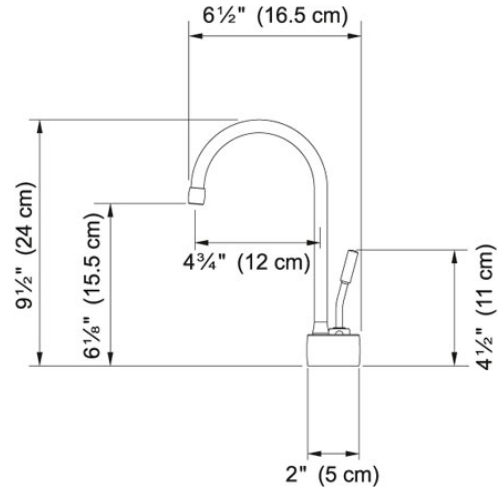

Hot and Filtered Cold Water Dispenser - LB7200 LB7200

Polished Chrome | 120.0296.741

FAMILY : Point of Use and Filtration | SERIE : Hot and Filtered Cold Water Dispenser - LB7200 | MODEL : LB7200 | FINISH : Polished Chrome | INSTALLATION TYPE : Point of Use and Filtration | STYLE : Modern

TECHNICAL DATA

Version	Hot & Filtered Cold Water Dispenser
Where to buy	Showroom

SPECIFICATION SHEET

PRODUCT FAMILY: Point of Use and Filtration FINISH: Stainless Steel SERIES: FILTRATION MODEL: FRCNSTR

Product Information