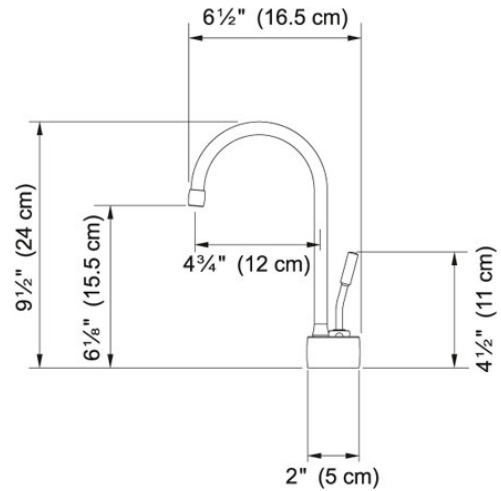

Hot and Filtered Cold Water Dispenser - LB7200 LB7280 Satin Nickel | 120.0296.744

FAMILY : Point of Use and Filtration | SERIE : Hot and Filtered Cold Water Dispenser - LB7200 | MODEL : LB7280 | FINISH : Satin Nickel | INSTALLATION TYPE : Point of Use and Filtration | STYLE : Modern

TECHNICAL DATA

Version	Hot & Filtered Cold Water Dispenser
Where to buy	Showroom

SPECIFICATION SHEET

PRODUCT FAMILY: Point of Use and Filtration FINISH: Stainless Steel SERIES: FILTRATION MODEL: FRCNSTR

Product Information