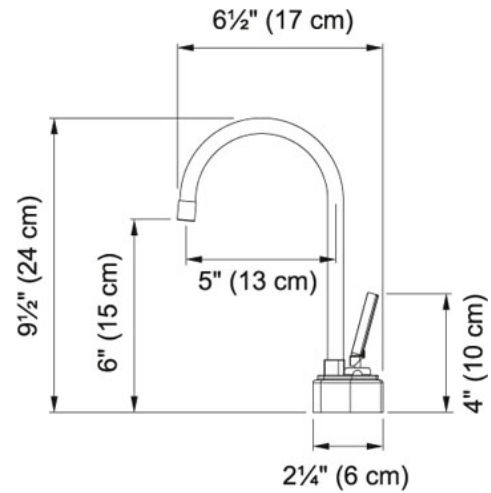

TECHNICAL DATA

Version	Hot & Filtered Cold Water Dispenser
Where to buy	Showroom

Hot and Filtered Cold Water Dispenser - LB8200 LB8280 Satin Nickel | 120.0293.718

FAMILY : Point of Use and Filtration | SERIE : Hot and Filtered Cold Water Dispenser - LB8200 | MODEL : LB8280 | FINISH : Satin Nickel | INSTALLATION TYPE : Point of Use and Filtration | STYLE : Modern