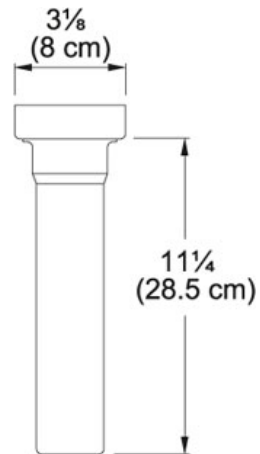

RELATED PARTS

119.0066.616

133.0171.120

133.0204.098

SPECIFICATION SHEET

PRODUCT FAMILY: Point of Use and Filtration FINISH: Stainless Steel SERIES: FILTRATION MODEL: FRCNSTR

Product Information

Article Number	133.0171.120
Model Name	FRCNSTR