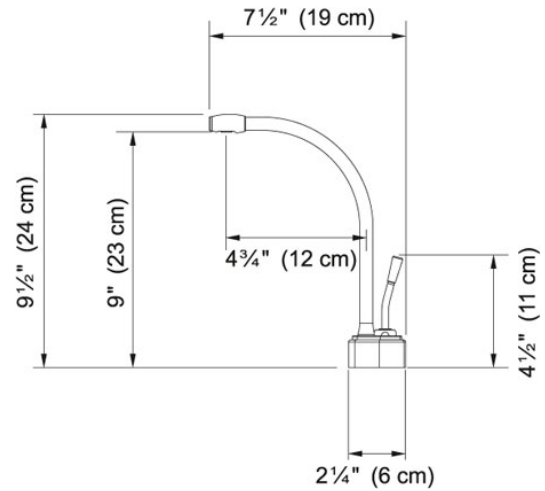

Hot and Filtered Cold Water Dispenser - LB9200 LB9200

Polished Chrome | 120.0296.764

FAMILY : Point of Use and Filtration | SERIE : Hot and Filtered Cold Water Dispenser - LB9200 | MODEL : LB9200 | FINISH : Polished Chrome | INSTALLATION TYPE : Point of Use and Filtration | STYLE : Modern

TECHNICAL DATA

Version	Hot & Filtered Cold Water Dispenser
Where to buy	Showroom

SPECIFICATION SHEET

PRODUCT FAMILY: Point of Use and Filtration FINISH: Stainless Steel SERIES: FILTRATION MODEL: FRCNSTR

Product Information