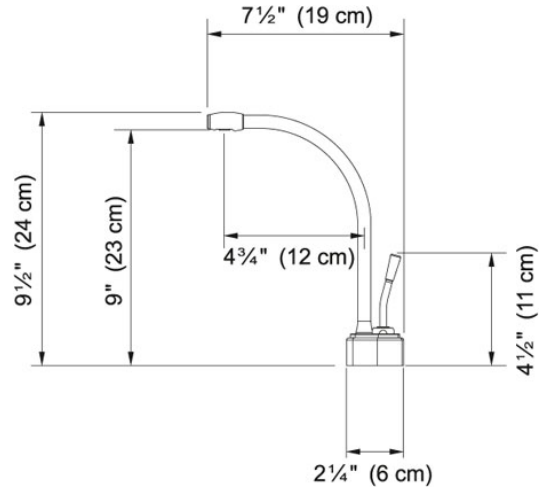

Hot and Filtered Cold Water Dispenser - LB9200 LB9280 Satin Nickel | 120.0296.770

FAMILY : Point of Use and Filtration | SERIE : Hot and Filtered Cold Water Dispenser - LB9200 | MODEL : LB9280 | FINISH : Satin Nickel | INSTALLATION TYPE : Point of Use and Filtration | STYLE : Modern

TECHNICAL DATA

Version	Hot & Filtered Cold Water Dispenser
Where to buy	Showroom

SPECIFICATION SHEET

PRODUCT FAMILY: Point of Use and Filtration FINISH: Stainless Steel SERIES: FILTRATION MODEL: FRCNSTR

Product Information