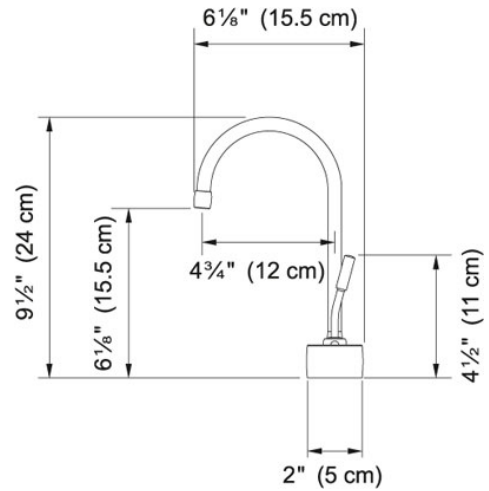

Hot Water Dispenser - LB7100 Polished Chrome |

119.0296.735

FAMILY : Point of Use and Filtration | SERIE : Hot Water Dispenser - LB7100 | MODEL : LB7100 | FINISH : Polished Chrome |

INSTALLATION TYPE : Point of Use and Filtration | STYLE : Contemporary

TECHNICAL DATA

Version	Hot Water Dispenser
---------	---------------------

Where to buy	Showroom
--------------	----------

SPECIFICATION SHEET

PRODUCT FAMILY: Point of Use and Filtration FINISH: other SERIES: FILTRATION MODEL: HT-200