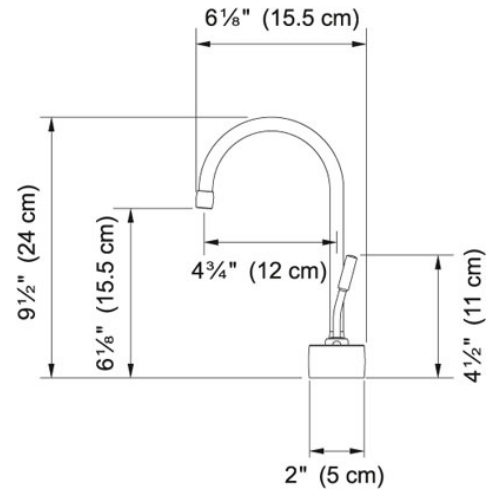

Hot Water Dispenser - LB7100 LB7180 Satin Nickel |

119.0296.739

FAMILY : Point of Use and Filtration | SERIE : Hot Water Dispenser - LB7100 | MODEL : LB7180 | FINISH : Satin Nickel |

INSTALLATION TYPE : Point of Use and Filtration | STYLE : Contemporary

TECHNICAL DATA

Version	Hot Water Dispenser
Where to buy	Showroom

SPECIFICATION SHEET

PRODUCT FAMILY: Point of Use and Filtration FINISH: other SERIES: FILTRATION MODEL: HT-200

Product Information

Article Number	119.0066.616
Model Name	HT-200
Applicable to	An optional upgrade to Franke Hot Water Dispensers