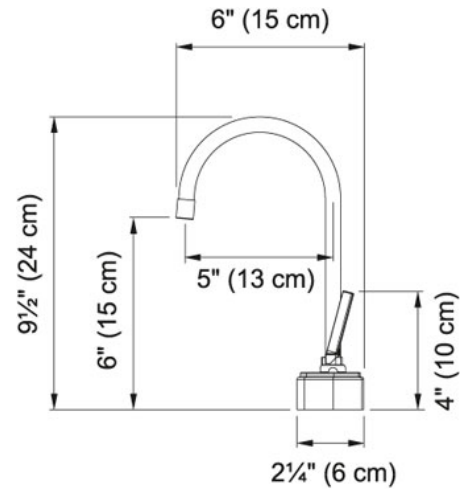

# Hot Water Dispenser - LB8100 Polished Chrome |

119.0278.131

FAMILY : Point of Use and Filtration | SERIE : Hot Water Dispenser - LB8100 | MODEL : LB8100 | FINISH : Polished Chrome |

INSTALLATION TYPE : Point of Use and Filtration | STYLE : Contemporary