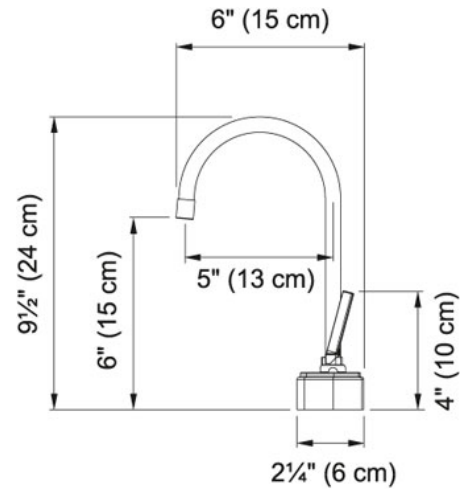

Hot Water Dispenser - LB8100 LB8180 Satin Nickel |

119.0278.132

FAMILY : Point of Use and Filtration | SERIE : Hot Water Dispenser - LB8100 | MODEL : LB8180 | FINISH : Satin Nickel |

INSTALLATION TYPE : Point of Use and Filtration | STYLE : Contemporary

TECHNICAL DATA

Version	Hot Water Dispenser
Where to buy	Showroom

Hot Water Dispenser - LB8100 LB8180 Satin Nickel |
119.0278.132

FAMILY : Point of Use and Filtration | SERIE : Hot Water Dispenser - LB8100 | MODEL : LB8180 | FINISH : Satin Nickel |
INSTALLATION TYPE : Point of Use and Filtration | STYLE : Contemporary

RELATED PARTS

119.0066.616

133.0171.120

133.0204.098

SPECIFICATION SHEET

PRODUCT FAMILY: Point of Use and Filtration FINISH: other SERIES: FILTRATION MODEL: HT-200

Product Information

Article Number	119.0066.616
Model Name	HT-200
Applicable to	An optional upgrade to Franke Hot Water Dispensers