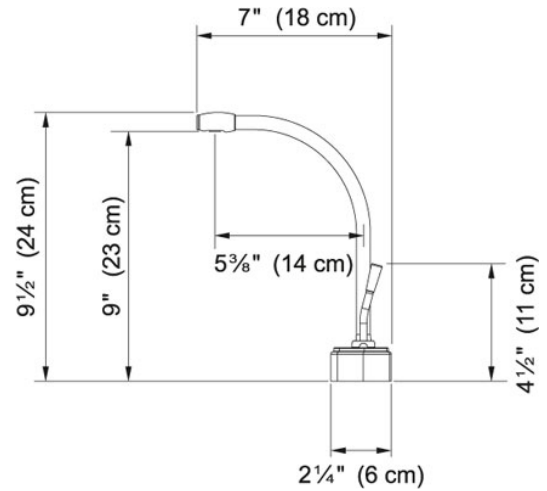

Hot Water Dispenser - LB9100 Polished Chrome |

119.0296.756

FAMILY : Point of Use and Filtration | SERIE : Hot Water Dispenser - LB9100 | MODEL : LB9100 | FINISH : Polished Chrome |

INSTALLATION TYPE : Point of Use and Filtration | STYLE : Contemporary

TECHNICAL DATA

Version	Hot Water Dispenser
Where to buy	Showroom

SPECIFICATION SHEET

PRODUCT FAMILY: Point of Use and Filtration FINISH: other SERIES: FILTRATION MODEL: HT-200

Product Information

Article Number	119.0066.616
Model Name	HT-200
Applicable to	An optional upgrade to Franke Hot Water Dispensers