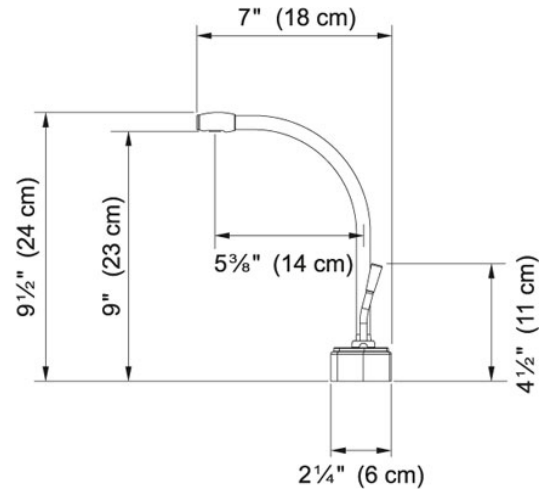

Hot Water Dispenser - LB9100 LB9180 Satin Nickel |

119.0296.760

FAMILY : Point of Use and Filtration | SERIE : Hot Water Dispenser - LB9100 | MODEL : LB9180 | FINISH : Satin Nickel |

INSTALLATION TYPE : Point of Use and Filtration | STYLE : Contemporary

TECHNICAL DATA

Version	Hot Water Dispenser
Where to buy	Showroom

SPECIFICATION SHEET

PRODUCT FAMILY: Point of Use and Filtration FINISH: other SERIES: FILTRATION MODEL: HT-200

Product Information

Article Number	119.0066.616
Model Name	HT-200
Applicable to	An optional upgrade to Franke Hot Water Dispensers