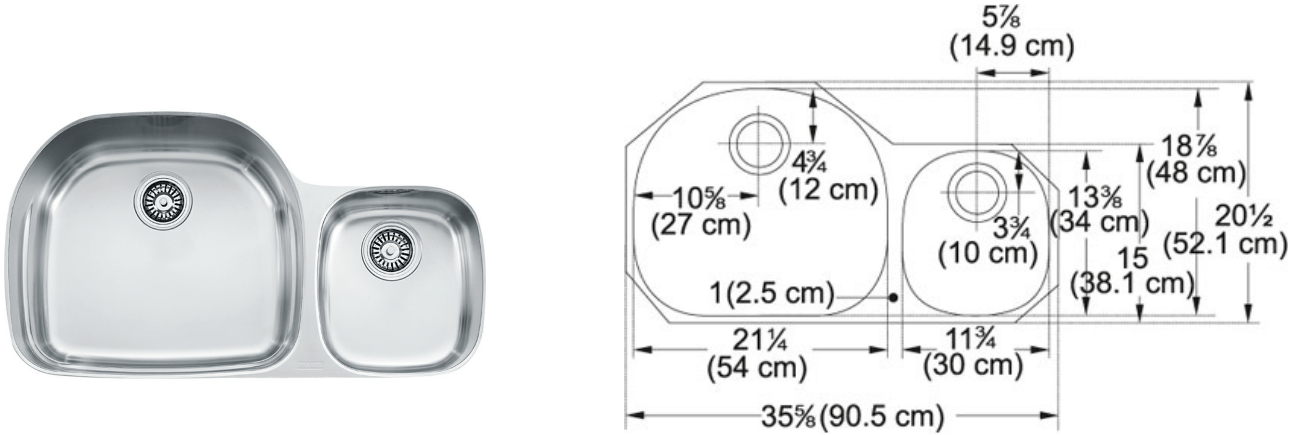

# Prestige PCX12009 Stainless Steel | 122.0314.191

FAMILY : Sinks | SERIE : Prestige | MODEL : PCX12009 | FINISH : Stainless Steel | INSTALLATION TYPE : Undermount

## TECHNICAL DATA

Minimum Cabinet Size	990.6 mm
Drain Opening	3 1/2"
Length overall	904.9 mm
Width overall	520.7 mm
Depth Overall	9 1/16"
Length of large bowl	539.8 mm
Width of large bowl	479.4 mm
Depth of large bowl	230.2 mm
Length of small bowl	11 3/4"
Width of small bowl	13 3/8"
Depth of small bowl	5 7/8"
Number of Bowls	2
Type of Material	18 Gauge Stainless Steel
Cut-Out Template	Yes
Installation Clips	Yes