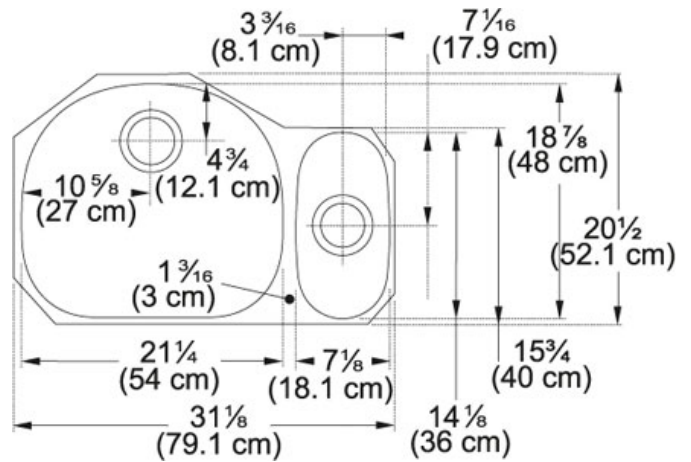

Prestige PCX16009 Stainless Steel | 122.0314.194

FAMILY : Sinks | SERIE : Prestige | MODEL : PCX16009 | FINISH : Stainless Steel | INSTALLATION TYPE : Undermount

TECHNICAL DATA

Minimum Cabinet Size	914.4 mm
Drain Opening	3 1/2"
Length overall	790.6 mm
Width overall	520.7 mm
Length of large bowl	539.8 mm
Width of large bowl	479.4 mm
Depth of large bowl	230.2 mm
Length of small bowl	7 1/8"
Width of small bowl	14 1/8"
Depth of small bowl	5 1/2"
Number of Bowls	2
Type of Material	18 Gauge Stainless Steel
Cut-Out Template	Yes
Installation Clips	Yes