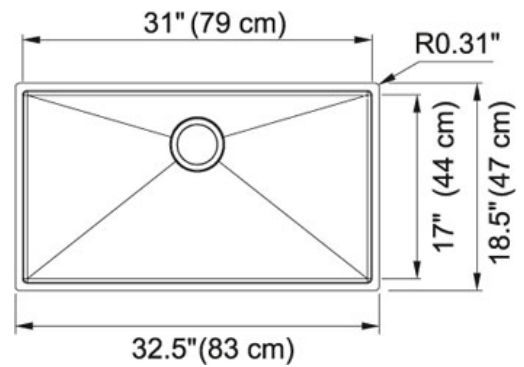

## Product Information

<b>FUN#</b>	122.0325.211
<b>US Part Number</b>	PEX110-31
<b>Minimum Cabinet Size</b>	36"
<b>Drain Opening</b>	3 1/2"
<b>Outer Dimensions</b>	32 1/2"x18 1/2"
<b>Bowl Size</b>	31"x17"x9 1/2"
<b>Number of Bowls</b>	1
<b>Cut-Out Template</b>	Yes
<b>Type of Material</b>	18 ga Stainless Steel