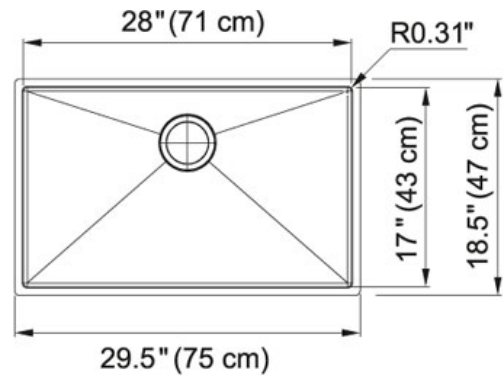

## Product Information

<b>FUN#</b>	122.0325.215
<b>US Part Number</b>	PEX110-28
<b>Minimum Cabinet Size</b>	33"
<b>Drain Opening</b>	3 1/2"
<b>Outer Dimensions</b>	29 1/2"x18 1/2"
<b>Bowl Size</b>	28"x17"x9 1/2"
<b>Number of Bowls</b>	1
<b>Cut-Out Template</b>	Yes
<b>Type of Material</b>	18 ga Stainless Steel