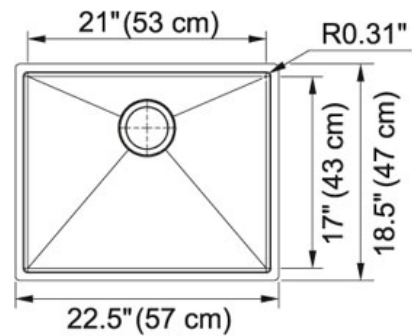

## Product Information

<b>FUN#</b>	122.0325.216
<b>US Part Number</b>	PEX110-21
<b>Minimum Cabinet Size</b>	27"
<b>Drain Opening</b>	3 1/2"
<b>Outer Dimensions</b>	22 1/2"x18 1/2"
<b>Bowl Size</b>	21"x17"x9 1/2"
<b>Number of Bowls</b>	1
<b>Cut-Out Template</b>	Yes
<b>Type of Material</b>	18 ga Stainless Steel