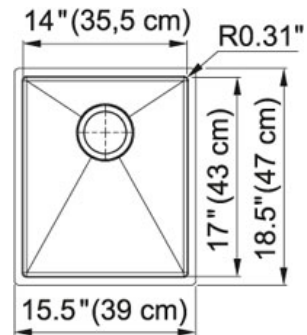

## Product Information

<b>FUN#</b>	122.0325.217
<b>US Part Number</b>	PEX110-14
<b>Minimum Cabinet Size</b>	18"
<b>Drain Opening</b>	3 1/2"
<b>Outer Dimensions</b>	15 1/2"x18 1/2"
<b>Bowl Size</b>	14"x17"x9 1/2"
<b>Number of Bowls</b>	1
<b>Cut-Out Template</b>	Yes
<b>Type of Material</b>	18 ga Stainless Steel