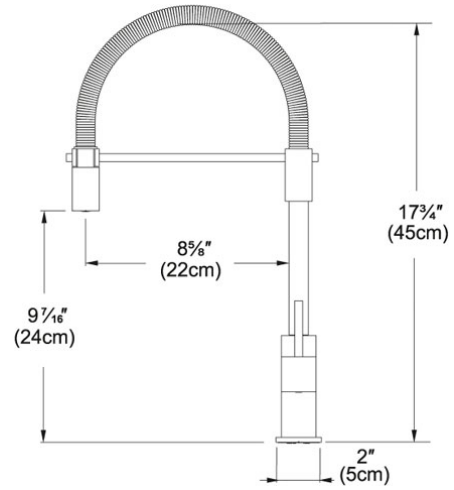

Planar 8 Satin Nickel | 115.0338.626

FAMILY : Faucets | SERIE : Planar 8 | FINISH : Satin Nickel | INSTALLATION TYPE : Single Hole Installation | MODEL : FF-2880

TECHNICAL DATA

Version	Pull-Down Spray
Flow Rate	1.75 gpm
Spray Type	Full and Needle Spray
Cartridge	Ceramic Cartridge
Countertop hole diameter	1 3/8"
Spout Swivel Range	360°
Faucet Operation	Side Lever
Faucet Hole	1